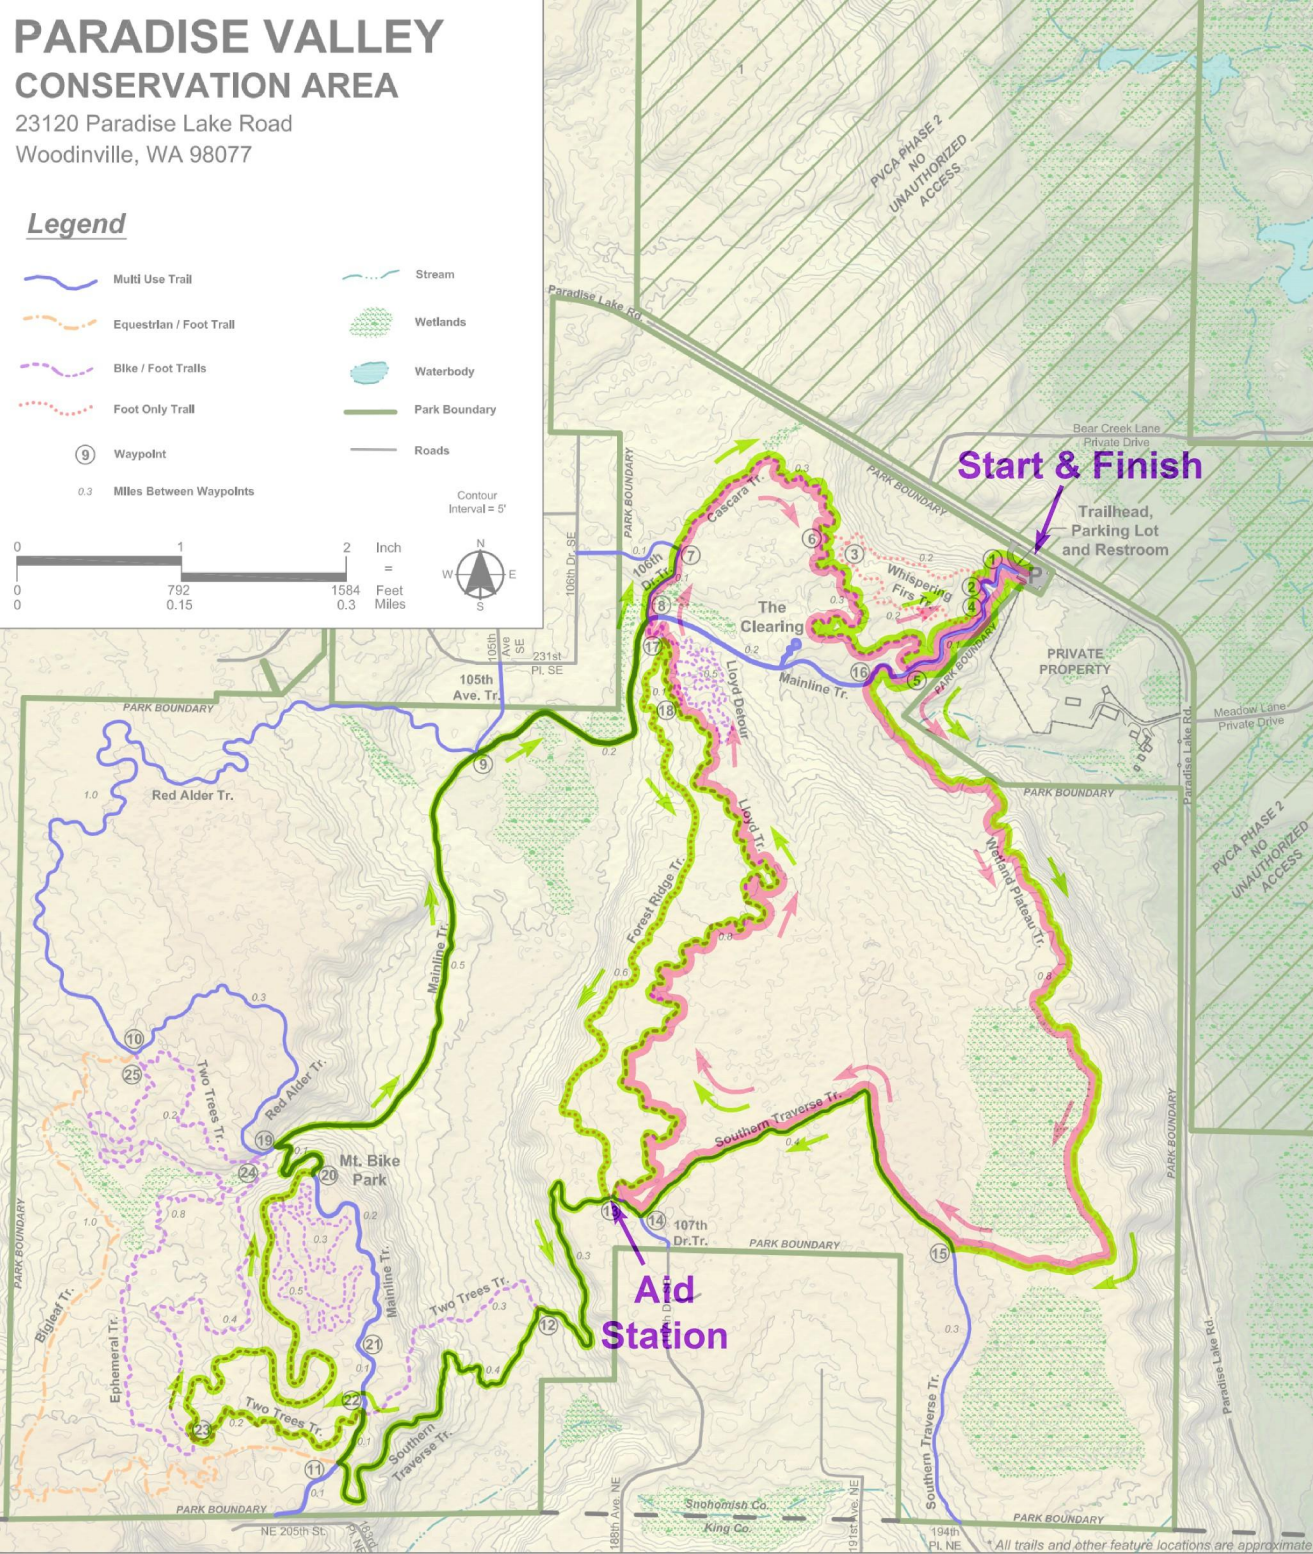

# PARADISE VALLEY CONSERVATION AREA

23120 Paradise Lake Road  
Woodinville, WA 98077

### Legend

- Multi Use Trail
- Equestrian / Foot Trail
- Bike / Foot Trails
- Foot Only Trail
- Waypoint
- Miles Between Waypoints
- Stream
- Wetlands
- Waterbody
- Park Boundary
- Roads

Contour Interval = 5'

- 5k trail run route
- 10k trail run route

Half Marathon = 2 x 10k loop

\* All trails and other feature locations are approximate