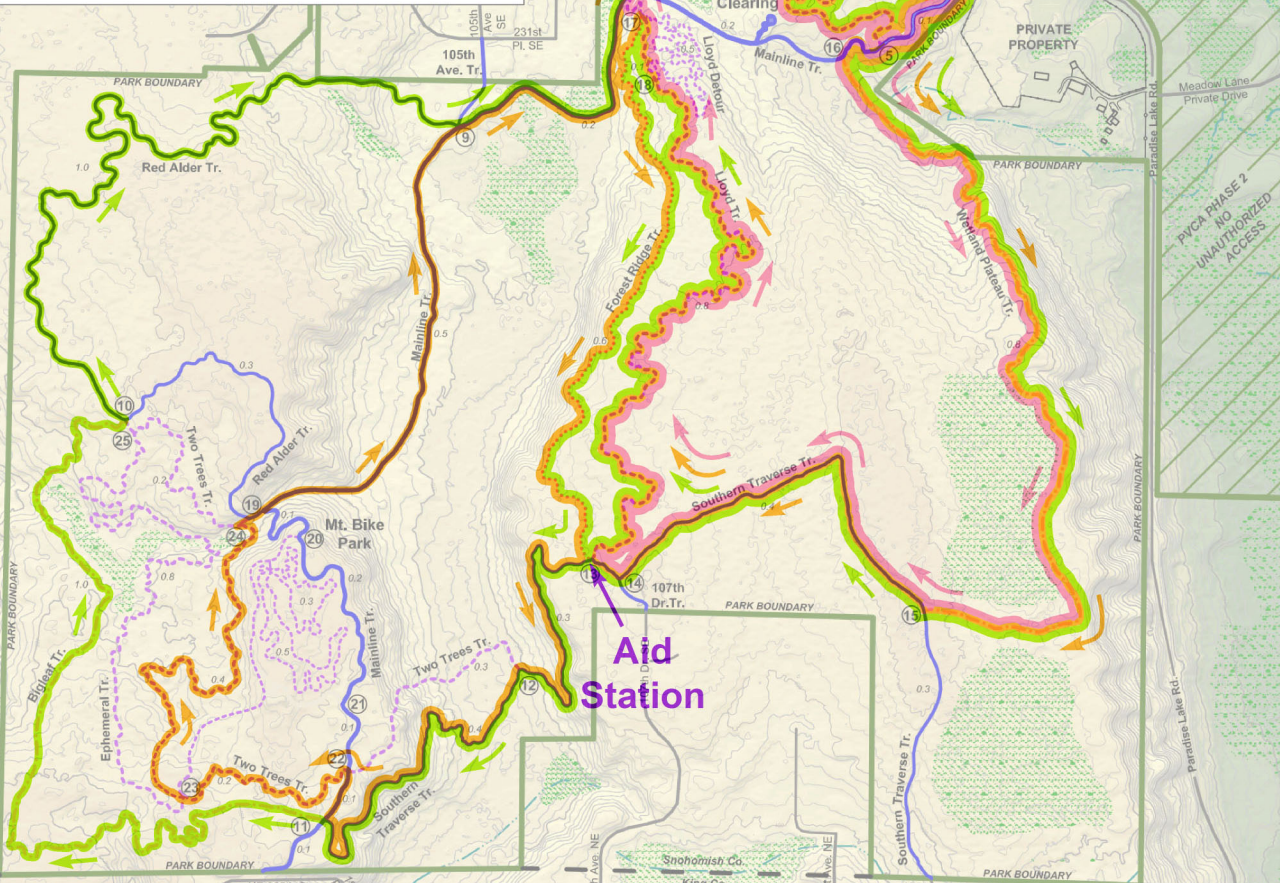

PARADISE VALLEY CONSERVATION AREA

23120 Paradise Lake Road
Woodinville, WA 98077

Legend

-  Multi Use Trail
-  Equestrian / Foot Trail
-  Bike / Foot Trails
-  Foot Only Trail
-  Waypoint
-  Stream
-  Wetlands
-  Waterbody
-  Park Boundary
-  Roads

-  5k trail run route
-  10k trail run route
-  Half Mar 2nd loop route

Half Marathon = 10k + Half Mar 2nd loop

*All trails and other feature locations are approximate