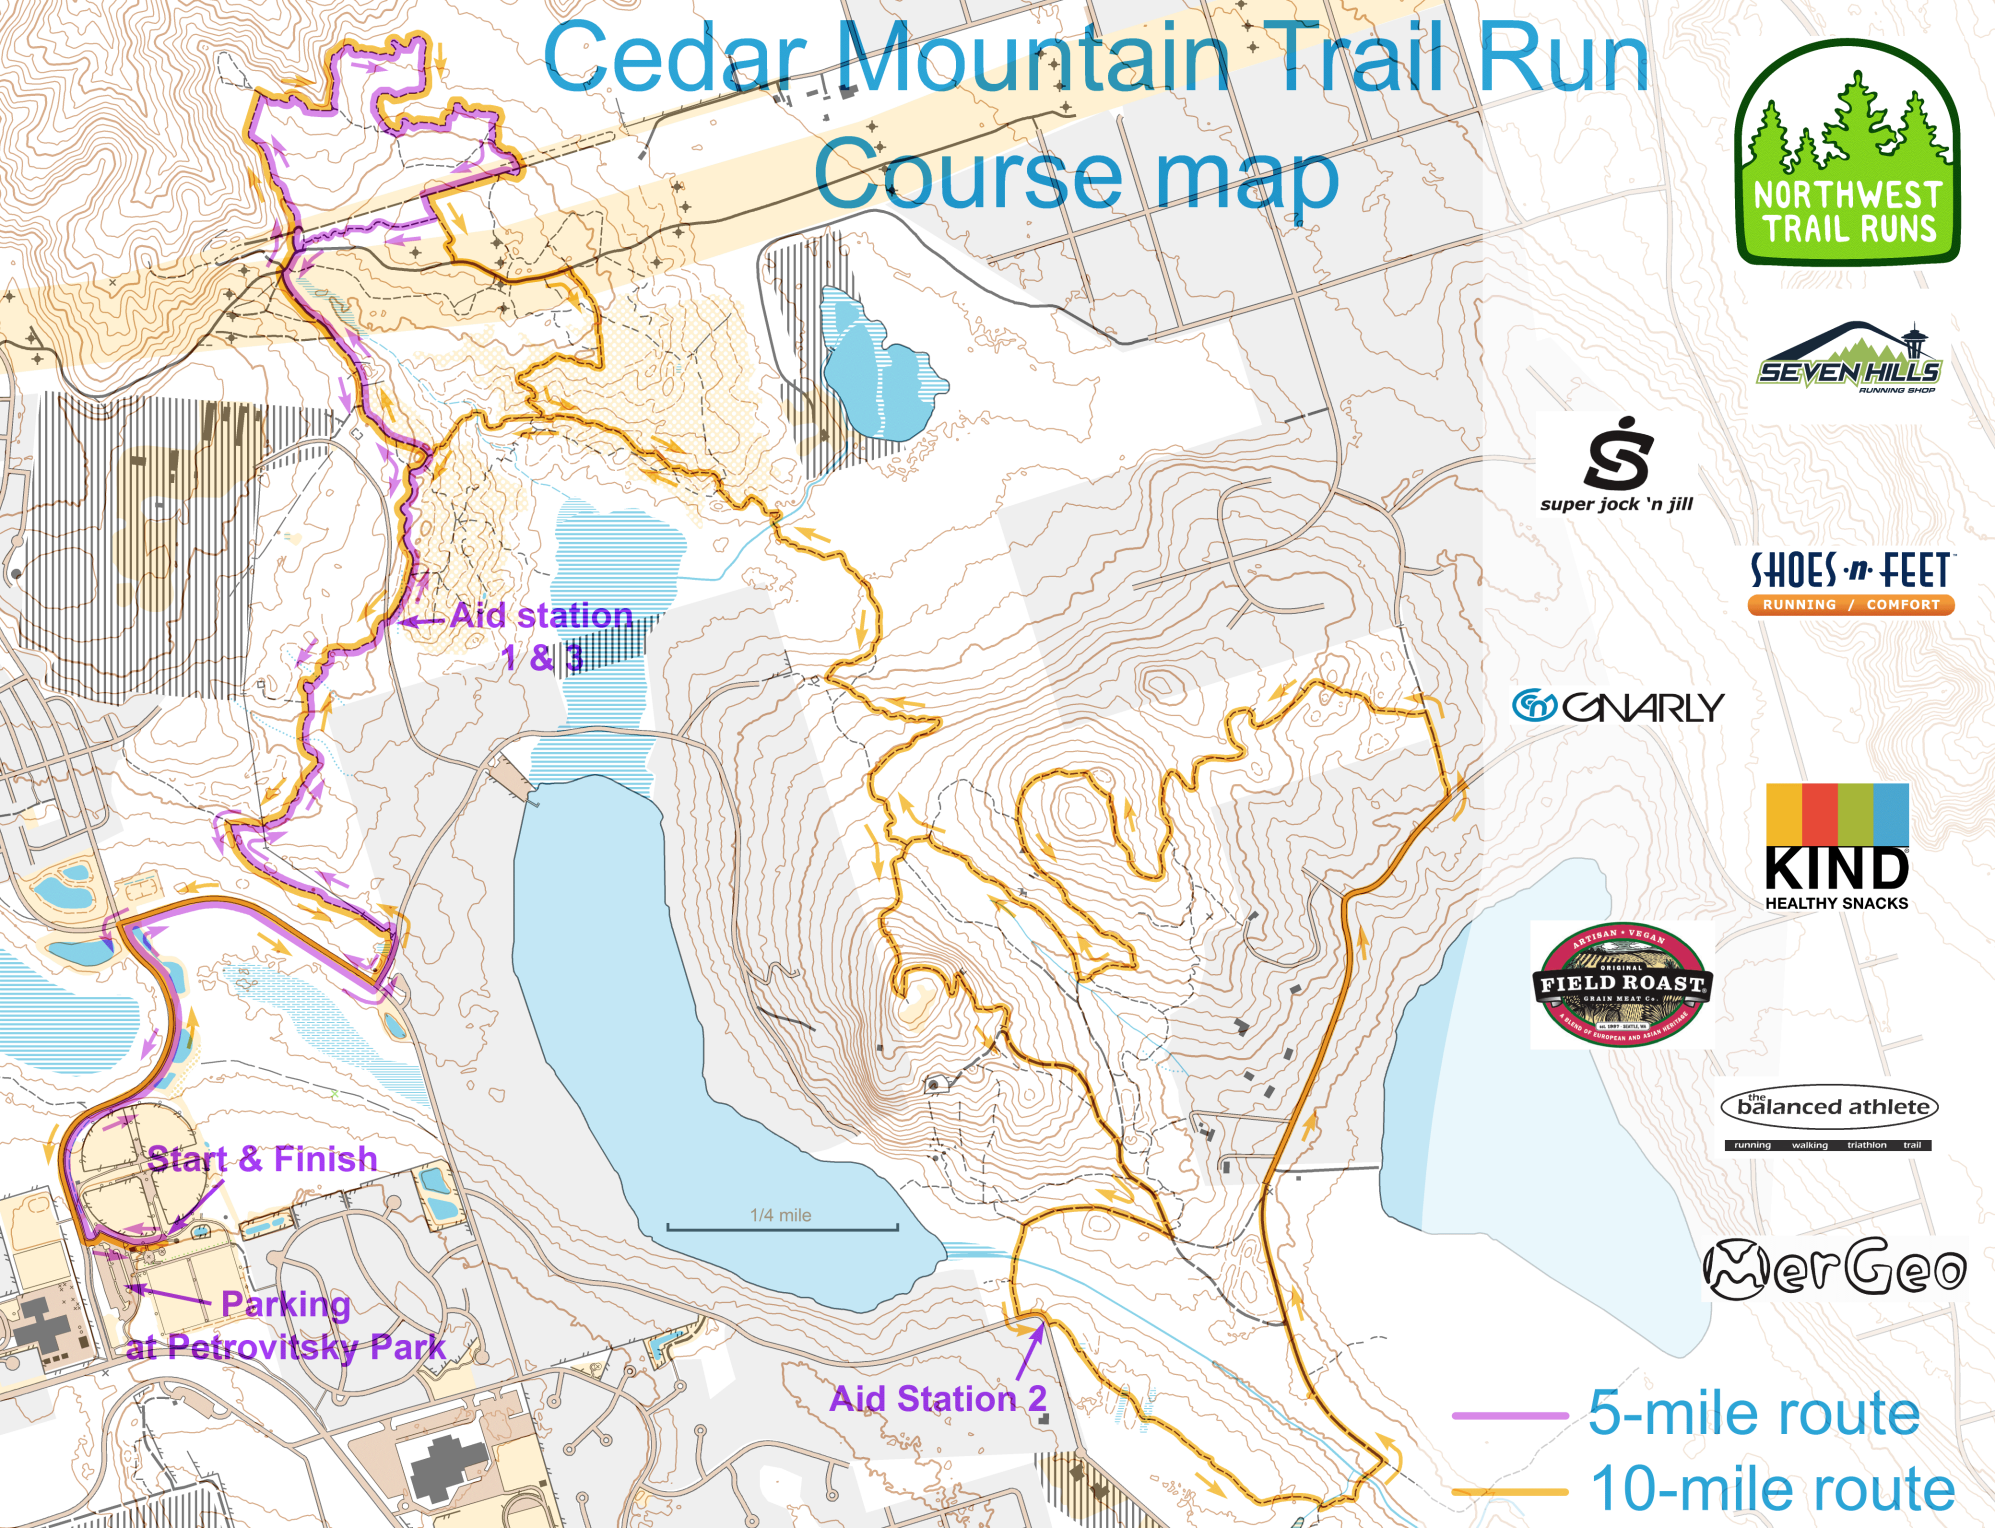

Cedar Mountain Trail Run

Course map

Aid station 1 & 3

Start & Finish

Parking at Petrovitsky Park

Aid Station 2

1/4 mile

— 5-mile route
— 10-mile route