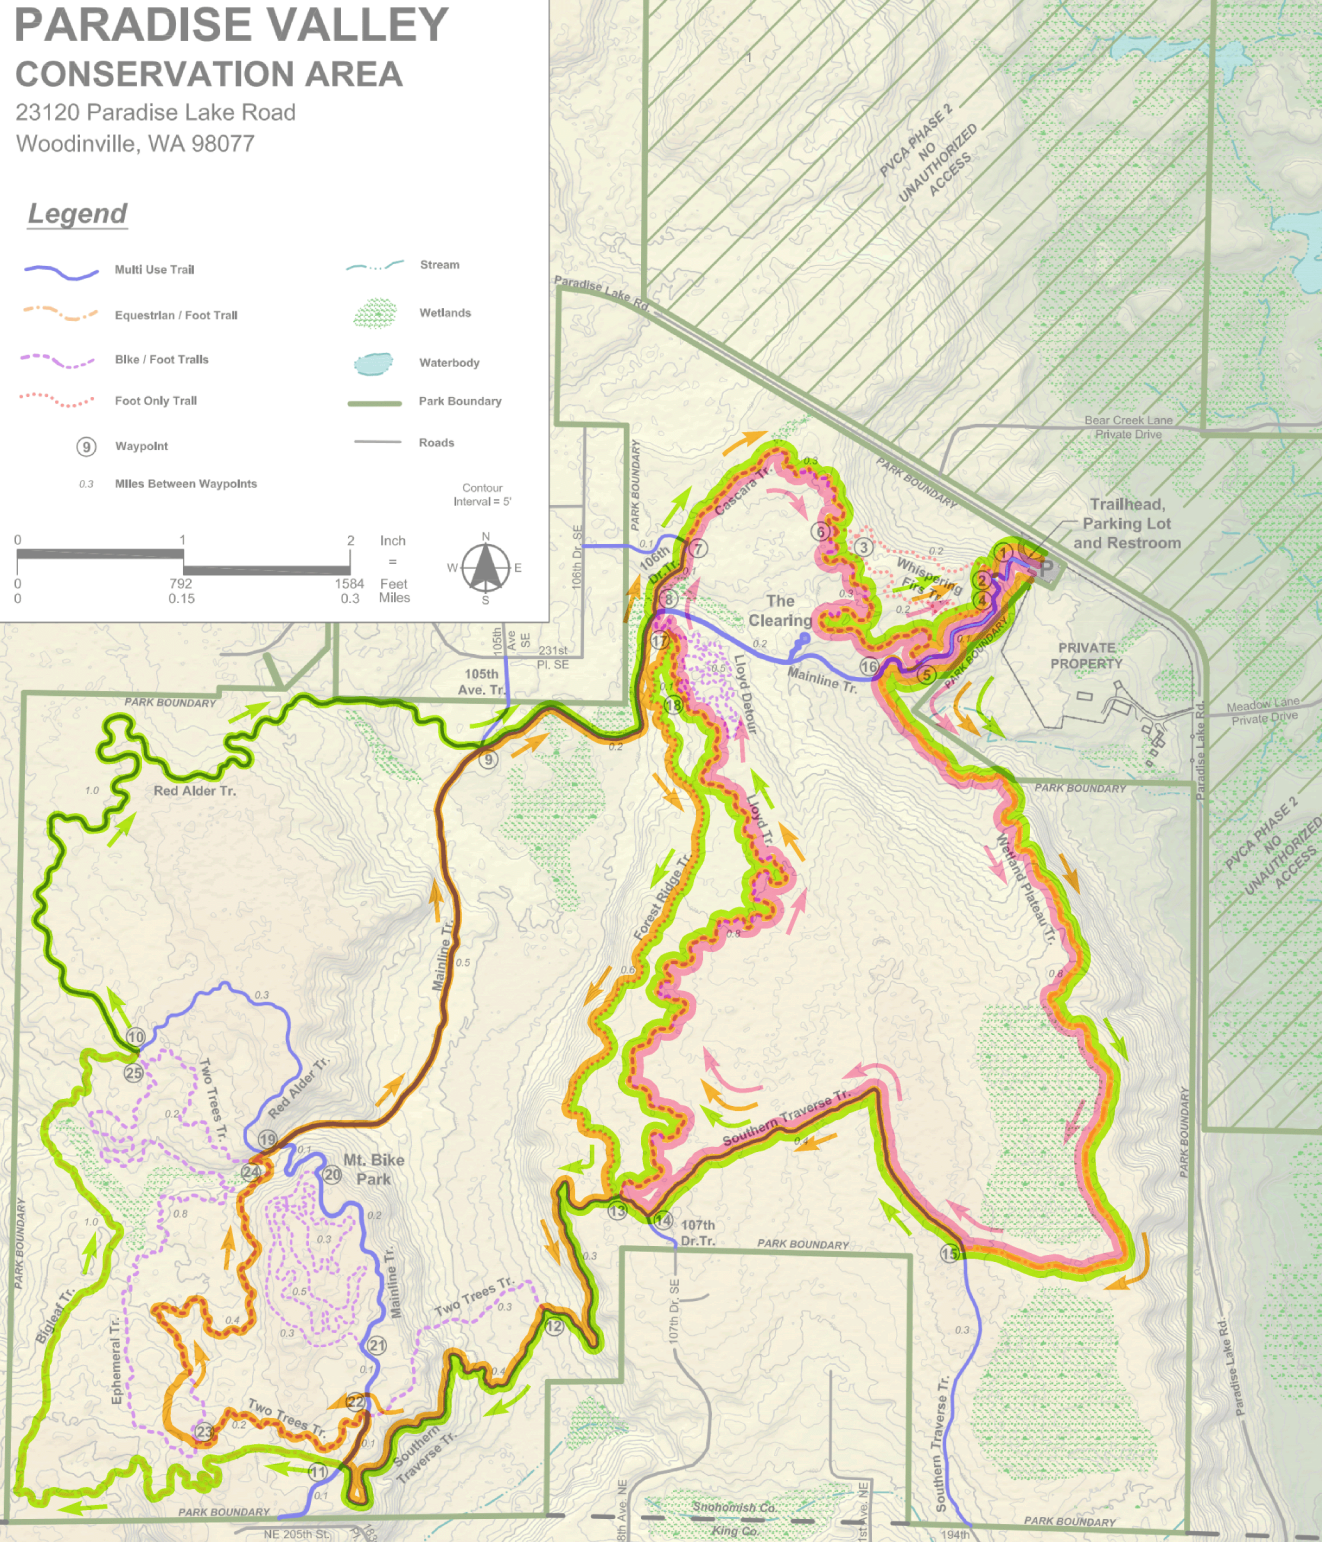

# PARADISE VALLEY CONSERVATION AREA

23120 Paradise Lake Road  
Woodinville, WA 98077

### Legend

- Multi Use Trail
- Equestrian / Foot Trail
- Bike / Foot Trails
- Foot Only Trail
- Waypoint
- Miles Between Waypoints
- Stream
- Wetlands
- Waterbody
- Park Boundary
- Roads

Contour Interval = 5'

0 1 2 Inch = 0 792 1584 Feet Miles

- 5k trail run route
- 10k trail run route
- Half Mar 1st loop route

Half Marathon = Half Mar 1st loop + 10k  
 20 Mile = Half Marathon + Half Mar 1st loop  
 Marathon = 2 x Half Marathon