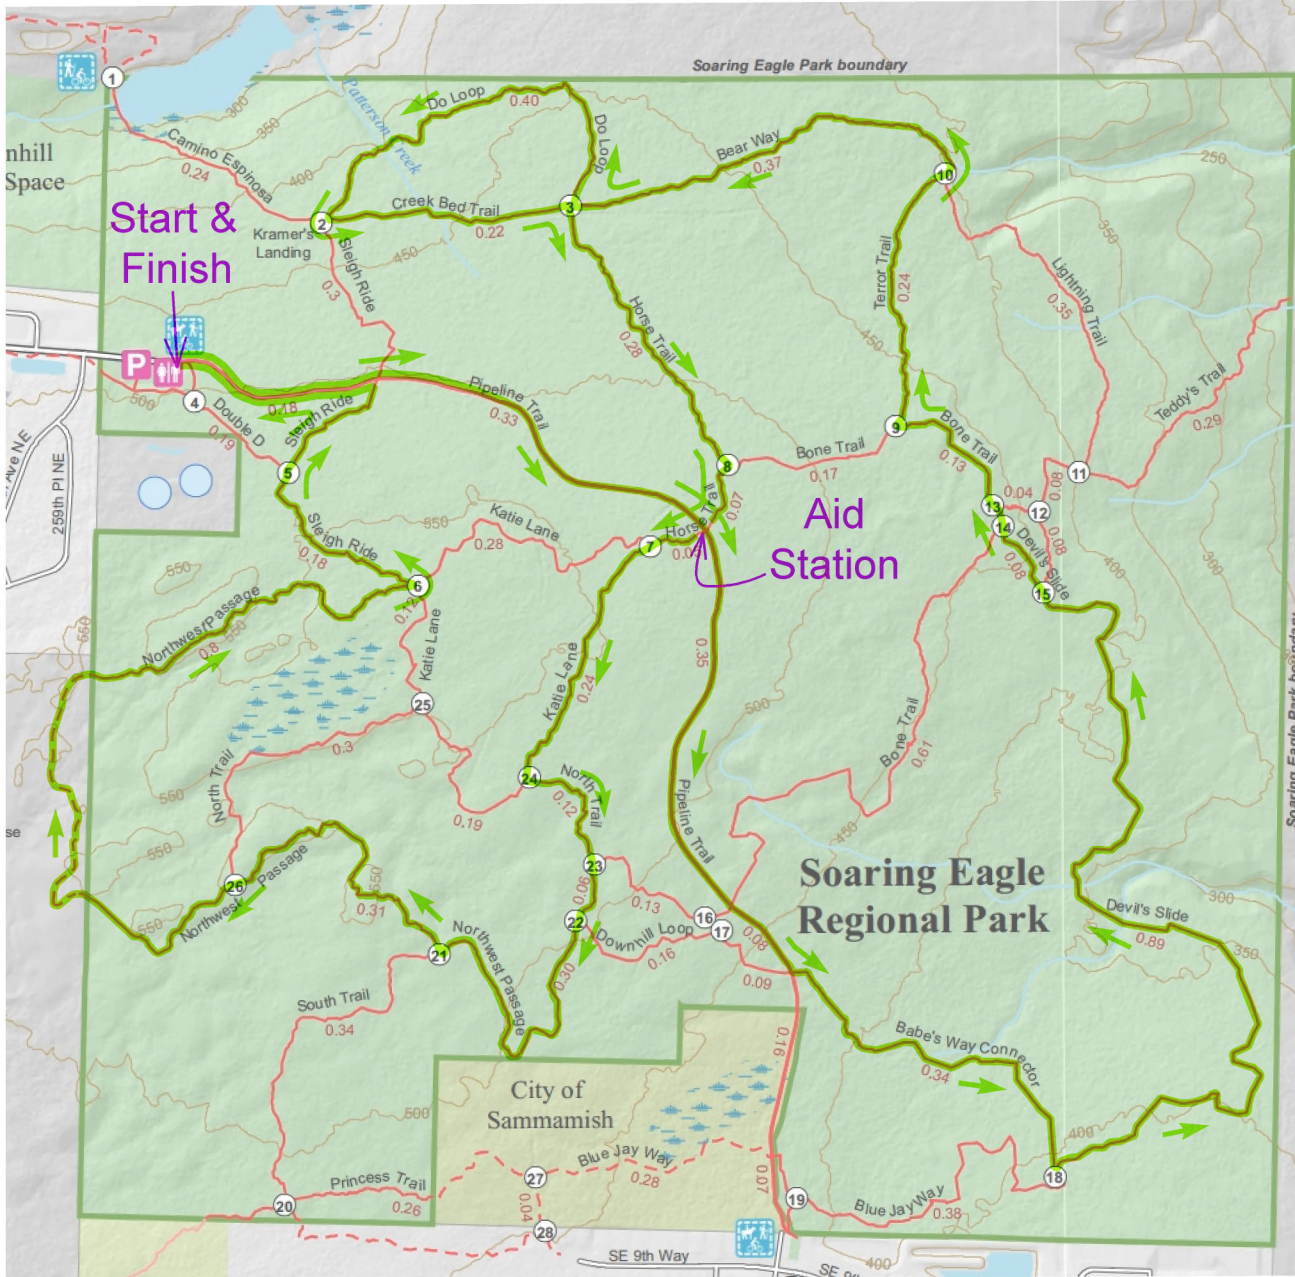

# NORTHWEST TRAIL RUNS

6.57 mi  
 (1/2mar loop,  
 590 ft. climb  
 10.57 km)